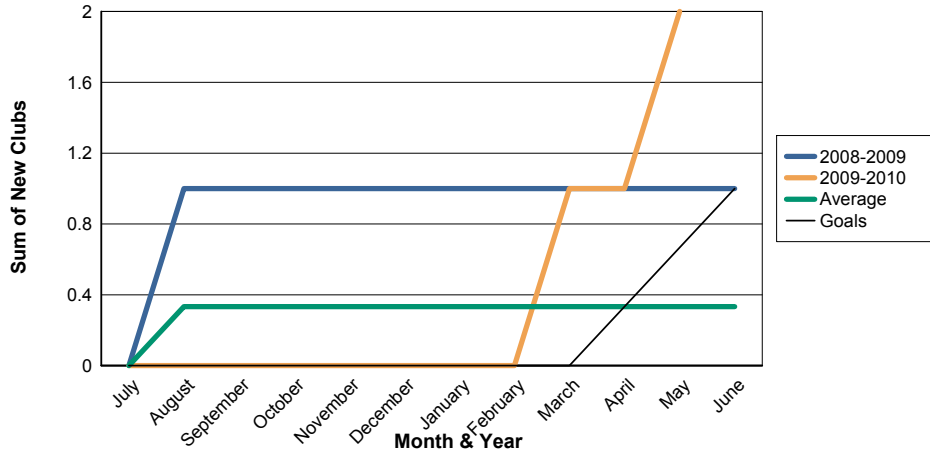

3 Year Comparisons for GMT Constitutional Area 4

By GMT District

As of May 2010

Sum of New Clubs/ Month & Year

For District 111WR

Sum of Dropped Clubs/ Month & Year

For District 111WR

Sum of Net Clubs/ Month & Year