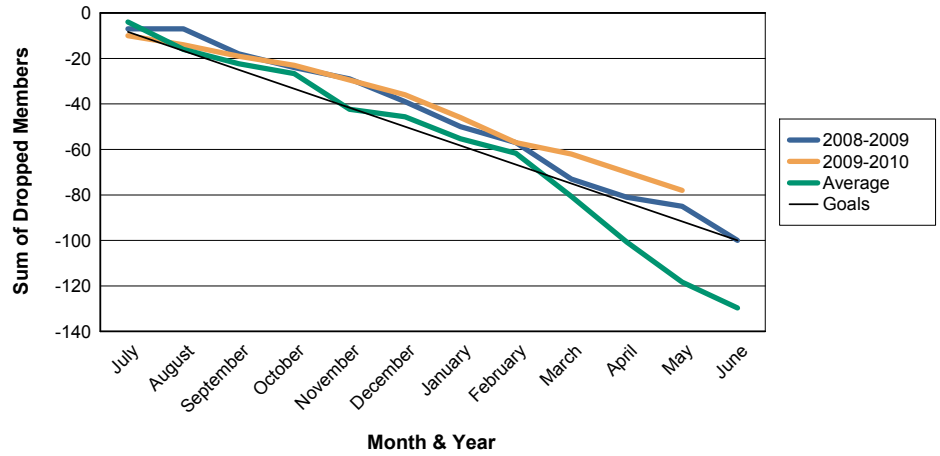

Sum of Dropped Members/ Month & Year

For District 111WR