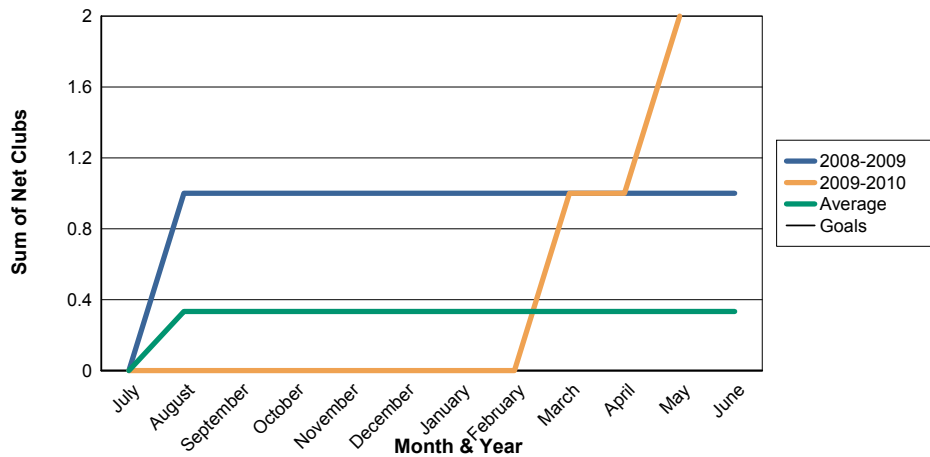

Sum of Net Clubs/ Month & Year

For District 111WR