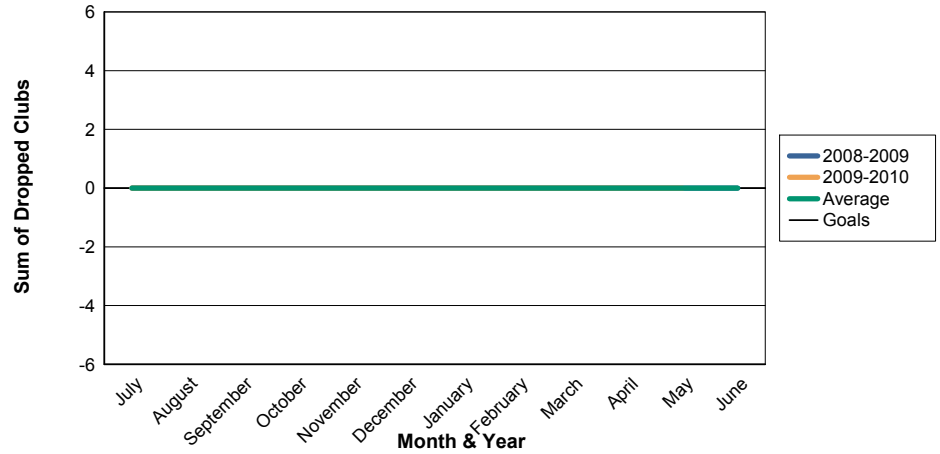

3 Year Comparisons for GMT Constitutional Area 4

By GMT District

As of May 2010

Sum of New Clubs/ Month & Year

For District 111WR

Sum of Dropped Clubs/ Month & Year

For District 111WR

Sum of Net Clubs/ Month & Year