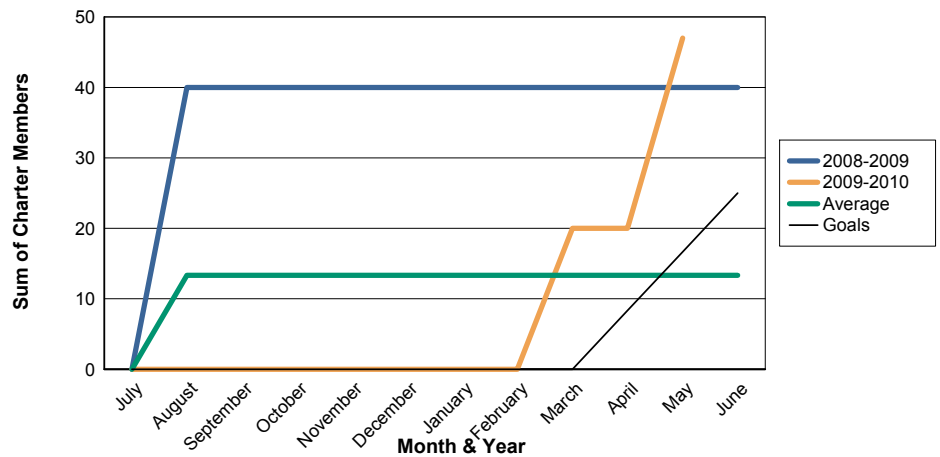

Sum of Charter Members/ Month & Year

For District 111WR