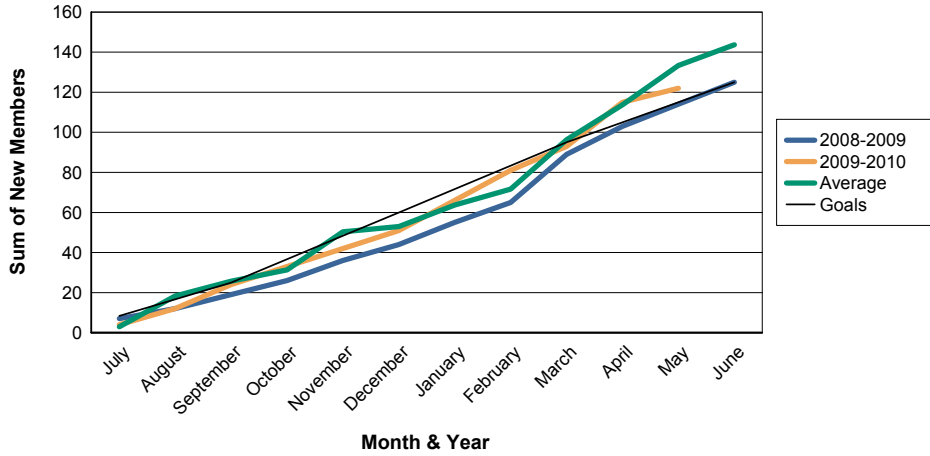

For District 111WR

Sum of Charter Members/ Month & Year

For District 111WR

3 Year Comparisons for GMT Constitutional Area 4

By GMT District

As of May 2010

Sum of New Members/ Month & Year

For District 111WR